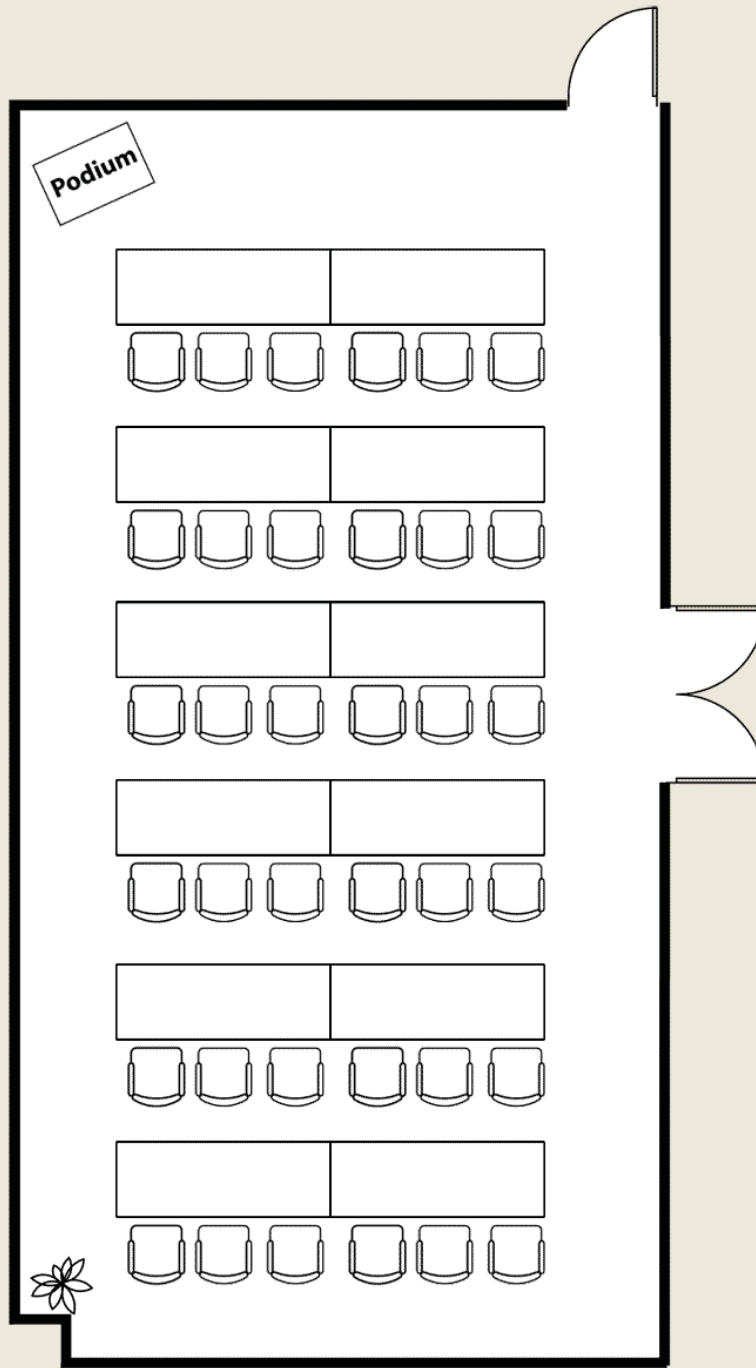

610 NEWPORT CENTER DRIVE

SUITE 130 • TRAINING ROOM
CLASSROOM LAYOUT (SEATS 36)

 **IRVINE COMPANY** | OFFICE
Since 1864 PROPERTIES

FOR CONFERENCE CENTER INFORMATION, CALL 949.729.1450
630 NEWPORT CENTER DRIVE, NEWPORT BEACH, CA 92660